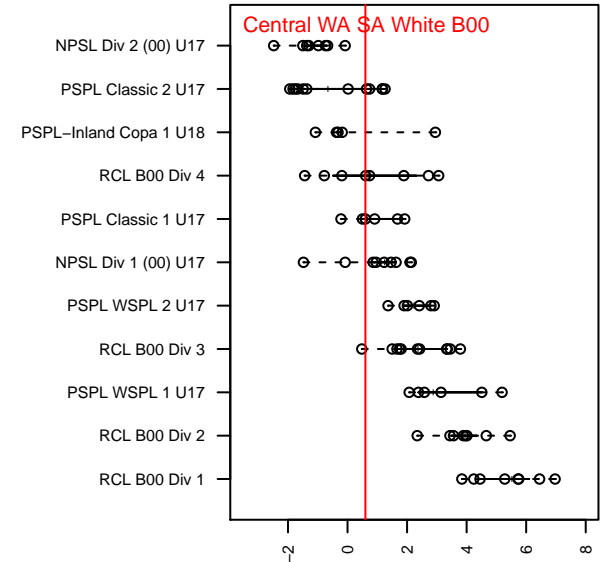

# Central WA SA White B00

Central WA Soccer Academy  
 Yakima, WA  
 B00 total strength=1351  
 attack=9.32 defense=4.89  
 fall league = PSPL Classic 1 U17

alt names used:  
 CENTRAL WASHINGTON SOUNDERS CWS E  
 CWS B00 White  
 CWSA B00 White CWS

Venues played:  
 2016 Eastside FC Cup BU17  
 2016 Central WA Super Cup U17 Gold  
 2016 PSPL Classic 1 U17

**Central WA SA White B00**  
 Dots are actual minus expected GF (blue circles) and GA (red triangles).  
 Blue line is smoothed change in attack strength. Red is smoothed change in defense strength.

**attack and defense variance (black dot)  
relative to other teams  
and top 10 in region**

**attack and defense rating  
relative to others at age  
and all opponents in last 13 months**

**Performance relative to 13 month average**