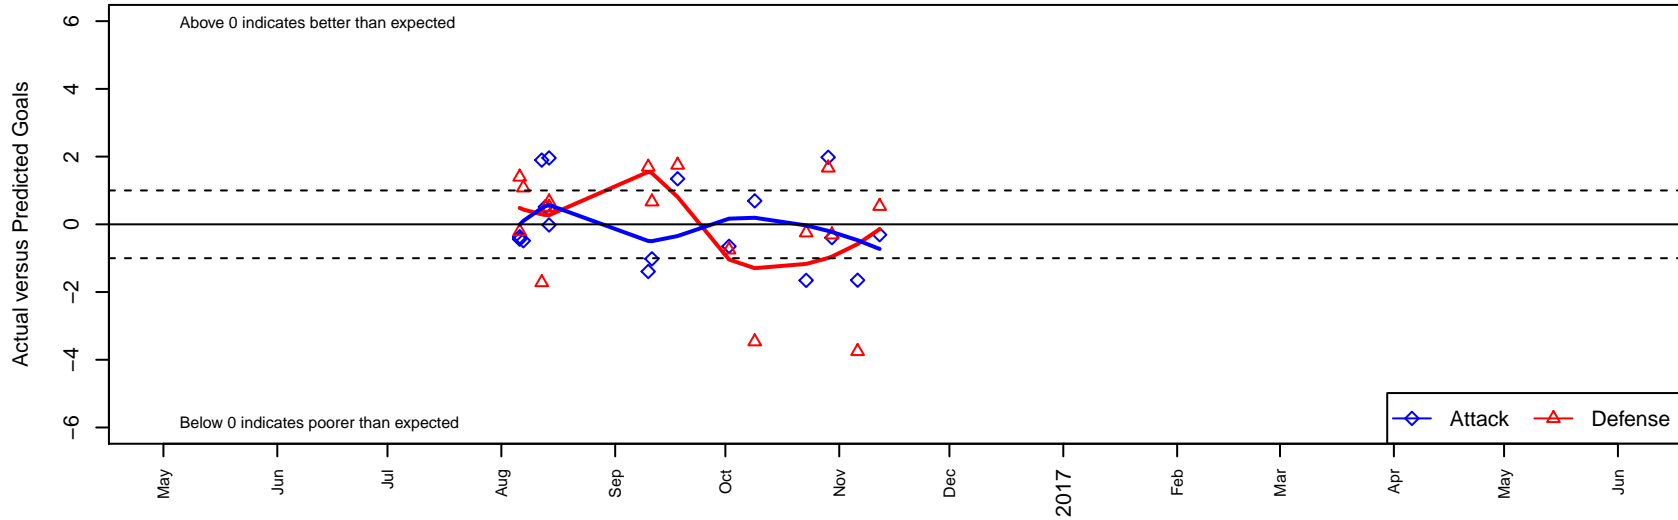

# Central WA SA White B00

Central WA Soccer Academy  
 Yakima, WA  
 B00 total strength=1351  
 attack=9.32 defense=4.89  
 fall league = PSPL Classic 1 U17

alt names used:  
 CENTRAL WASHINGTON SOUNDERS CWS E  
 CWS B00 White  
 CWSA B00 White CWS

Venues played:  
 2016 Eastside FC Cup BU17  
 2016 Central WA Super Cup U17 Gold  
 2016 PSPL Classic 1 U17

**Central WA SA White B00**  
 Dots are actual minus expected GF (blue circles) and GA (red triangles).  
 Blue line is smoothed change in attack strength. Red is smoothed change in defense strength.

**attack and defense variance (black dot)  
relative to other teams  
and top 10 in region**

**attack and defense rating  
relative to others at age  
and all opponents in last 13 months**

**Performance relative to 13 month average**