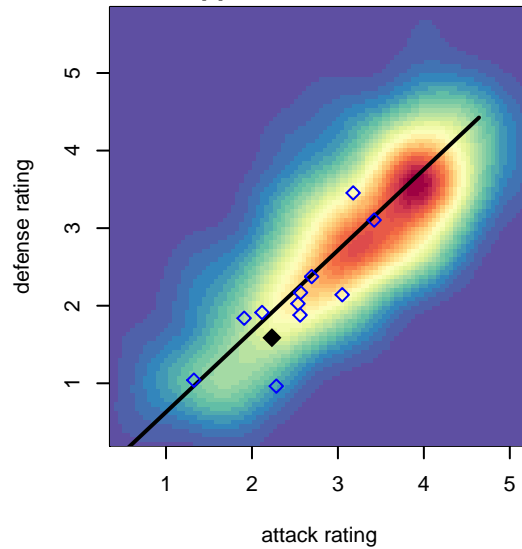

# Central WA SA White B00

Central WA Soccer Academy  
 Yakima, WA  
 B00 total strength=1351  
 attack=9.32 defense=4.89  
 fall league = PSPL Classic 1 U17

alt names used:  
 CENTRAL WASHINGTON SOUNDERS CWS E  
 CWS B00 White  
 CWSA B00 White CWS

Venues played:  
 2016 Eastside FC Cup BU17  
 2016 Central WA Super Cup U17 Gold  
 2016 PSPL Classic 1 U17

**Central WA SA White B00**  
 Dots are actual minus expected GF (blue circles) and GA (red triangles).  
 Blue line is smoothed change in attack strength. Red is smoothed change in defense strength.

**attack and defense variance (black dot)  
relative to other teams  
and top 10 in region**

**attack and defense rating  
relative to others at age  
and all opponents in last 13 months**

**Performance relative to 13 month average**