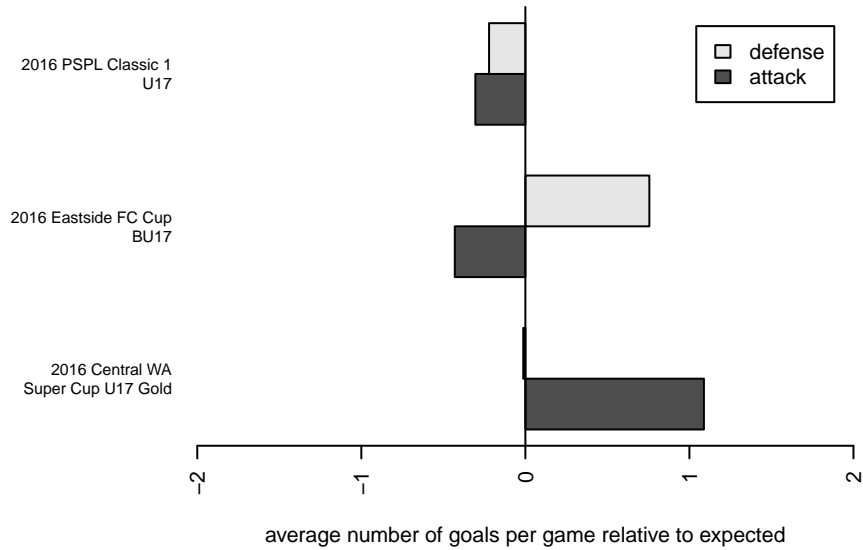

# Central WA SA White B00

Central WA Soccer Academy  
 Yakima, WA  
 B00 total strength=1351  
 attack=9.32 defense=4.89  
 fall league = PSPL Classic 1 U17

alt names used:  
 CENTRAL WASHINGTON SOUNDERS CWS E  
 CWS B00 White  
 CWSA B00 White CWS

Venues played:  
 2016 Eastside FC Cup BU17  
 2016 Central WA Super Cup U17 Gold  
 2016 PSPL Classic 1 U17

**Central WA SA White B00**  
 Dots are actual minus expected GF (blue circles) and GA (red triangles).  
 Blue line is smoothed change in attack strength. Red is smoothed change in defense strength.

**attack and defense variance (black dot)  
relative to other teams  
and top 10 in region**

**attack and defense rating  
relative to others at age  
and all opponents in last 13 months**

**Performance relative to 13 month average**