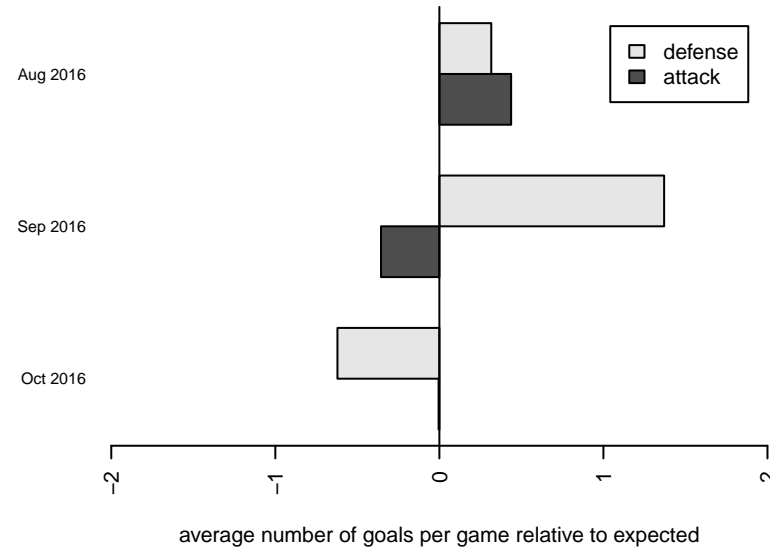

Performance relative to 13 month average