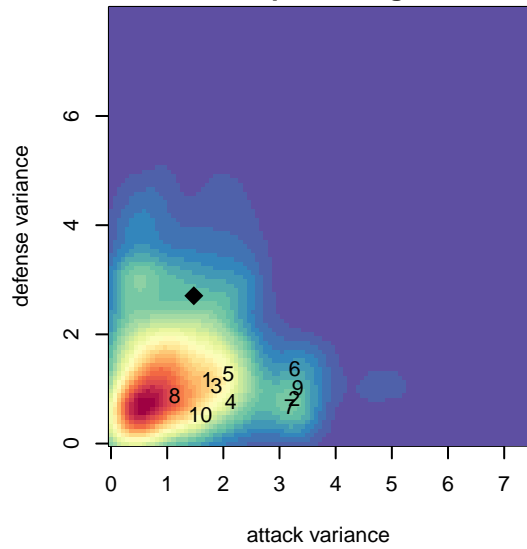

# Central WA SA White B00

Central WA Soccer Academy  
 Yakima, WA  
 B00 total strength=1351  
 attack=9.32 defense=4.89  
 fall league = PSPL Classic 1 U17

alt names used:  
 CENTRAL WASHINGTON SOUNDERS CWS E  
 CWS B00 White  
 CWSA B00 White CWS

Venues played:  
 2016 Eastside FC Cup BU17  
 2016 Central WA Super Cup U17 Gold  
 2016 PSPL Classic 1 U17

**Central WA SA White B00**  
 Dots are actual minus expected GF (blue circles) and GA (red triangles).  
 Blue line is smoothed change in attack strength. Red is smoothed change in defense strength.

**attack and defense variance (black dot)  
relative to other teams  
and top 10 in region**

**attack and defense rating  
relative to others at age  
and all opponents in last 13 months**

**Performance relative to 13 month average**